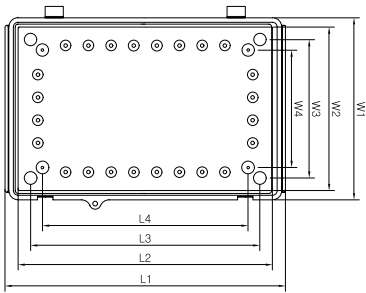

# P-Series

Hinge & Latch Type  
Plastic Enclosures

- Molded hinges & Stainless steel latches
- UL Listed (UL508A): Ref.# E343339 (polycarbonate models)
- Meets IP66/67, NEMA 4X/6 specifications
- Fiberglass reinforced polycarbonate base
- Excellent UV resistance (polycarbonate models)

## Dimensions