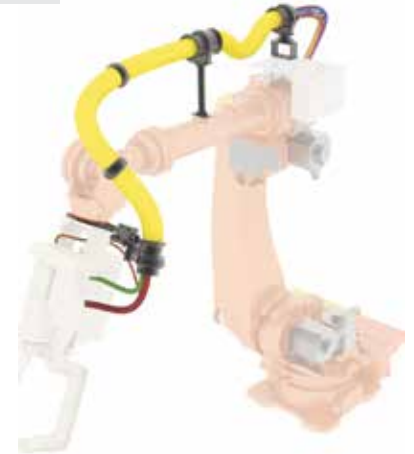

Dress Pack

A type

B type

Dress Pack (A Type)

Dress Pack (B Type)

Ordering Information

ROBOWAY - 70 - B - A

①

① Size	36, 48, 56, 70
Components	RW(1set), PAM(CPS FLEX 5m), RKTP(4pcs), RKS(2pcs), RK-C(2pcs), RKSC(2pcs), RKR(1pcs), VCG(2pcs), RCS(1pcs),

Ordering Information

ROBOWAY - 48 - B - B

①

① Size	48,56,70
Components	PAM(CPS FLEX 5m), RKTP(4pcs), RKS(3pcs), RK-C(3pcs), RKSC(2pcs), RKR(1pcs), VCG(2pcs), RCS(1pcs), RPS(1pcs), RBP(1pcs)

Retractor

Parts for B Type

Ordering Information

RW - 48 . 400 L

①

②

① Size	② L Stroke
36	300/400/
48	500/600/
56	350/450/
70	550/650

RPS
(Pillar Support)

RBP
(Bed Plate)

RCS
(Column Support)

Size Information

A Bolt hole width	B Width	C Bolt hole width	D Length	E Height
30	96	L+170	L+202	137
30	96	L+170	L+202	137
40	150	L+215.5	L+249	192
40	150	L+215.5	L+249	192