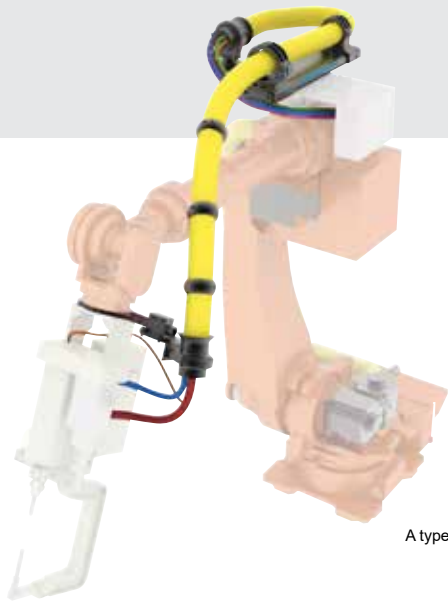

Dress Pack

A type

B type

Dress Pack (A Type)

Dress Pack (B Type)

Ordering Information

ROBOWAY - 70 - B - A

①

① Size	36, 48, 56, 70
Components	RW(1set), PAM(CPS FLEX 5m), RKTP(4pcs), RKS(2pcs), RK-C(2pcs), RKSC(2pcs), RKR(1pcs), VCG(2pcs), RCS(1pcs),

Ordering Information

ROBOWAY - 48 - B - B

①

① Size	48,56,70
Components	PAM(CPS FLEX 5m), RKTP(4pcs), RKS(3pcs), RK-C(3pcs), RKSC(2pcs), RKR(1pcs), VCG(2pcs), RCS(1pcs), RPS(1pcs), RBP(1pcs)

Retractor

Parts for B Type

Ordering Information

RW - 48 . 400 L

①

②

① Size	② L Stroke
36	300/400/
48	500/600/
56	350/450/
70	550/650

RPS
(Pillar Support)

RBP
(Bed Plate)

RCS
(Column Support)

Size Information

A Bolt hole width	B Width	C Bolt hole width	D Length	E Height
30	96	L+170	L+202	137
30	96	L+170	L+202	137
40	150	L+215.5	L+249	192
40	150	L+215.5	L+249	192