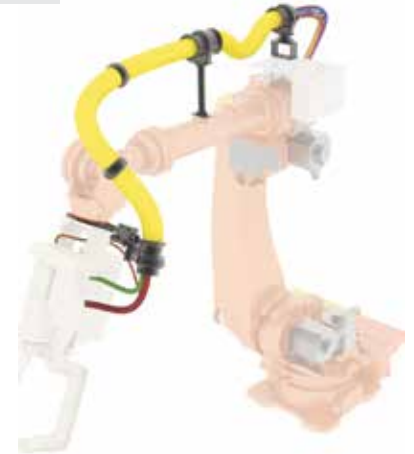

Dress Pack

A type

B type

Dress Pack (A Type)

Dress Pack (B Type)

Ordering Information

ROBOWAY - 70 - B - A

①

① Size	36, 48, 56, 70
Components	RW(1set), PAM(CPS FLEX 5m), RKTP(4pcs), RKS(2pcs), RK-C(2pcs), RKSC(2pcs), RKR(1pcs), VCG(2pcs), RCS(1pcs),

Ordering Information

ROBOWAY - 48 - B - B

①

① Size	48,56,70
Components	PAM(CPS FLEX 5m), RKTP(4pcs), RKS(3pcs), RK-C(3pcs), RKSC(2pcs), RKR(1pcs), VCG(2pcs), RCS(1pcs), RPS(1pcs), RBP(1pcs)

Retractor

Ordering Information

RW - 48 . 400 L : 10 ST

①

②

① Size	② L Stroke	A Bolt hole width	B Width	C Bolt hole width	D Length	E Height
36	300/400/	30	96	L+170	L+202	137
48	500/600/	30	96	L+170	L+202	137
56	350/450/	40	150	L+215.5	L+249	192
70	550/650	40	150	L+215.5	L+249	192

Parts for B Type

RPS
(Pillar Support)

RBP
(Bed Plate)

RCS
(Column Support)