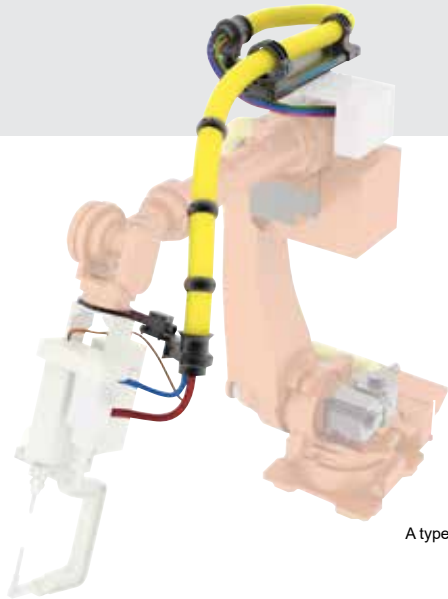

Dress Pack

A type

B type

Dress Pack (A Type)

Dress Pack (B Type)

Ordering Information

ROBOWAY - 70 - B - A

①

① Size	36, 48, 56, 70
Components	RW(1set), PAM(CPS FLEX 5m), RKTP(4pcs), RKS(2pcs), RK-C(2pcs), RKSC(2pcs), RKR(1pcs), VCG(2pcs), RCS(1pcs),

Ordering Information

ROBOWAY - 48 - B - B

①

① Size	48,56,70
Components	PAM(CPS FLEX 5m), RKTP(4pcs), RKS(3pcs), RK-C(3pcs), RKSC(2pcs), RKR(1pcs), VCG(2pcs), RCS(1pcs), RPS(1pcs), RBP(1pcs)

Retractor

Ordering Information

RW - 48 . 400 L : 10 ST

①

②

① Size	② L Stroke	A Bolt hole width	B Width	C Bolt hole width	D Length	E Height
36	300/400/	30	96	L+170	L+202	137
48	500/600/	30	96	L+170	L+202	137
56	350/450/	40	150	L+215.5	L+249	192
70	550/650	40	150	L+215.5	L+249	192

Parts for B Type

RPS
(Pillar Support)

RBP
(Bed Plate)

RCS
(Column Support)