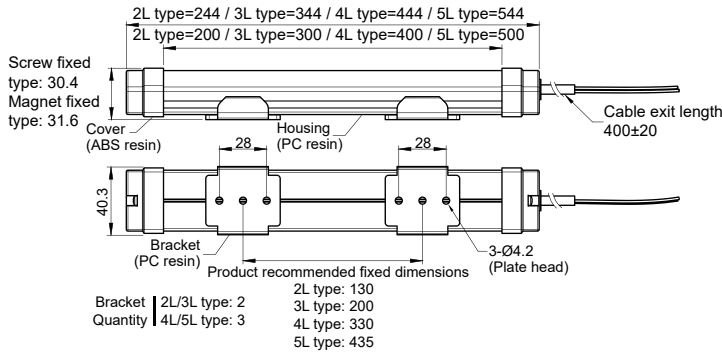

Dimensions unit: mm

MPL ①-C type