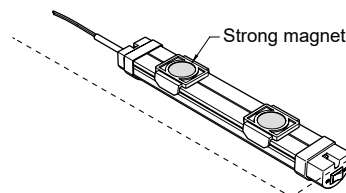

Screw fixing type

Magnet fixed type

Number of brackets required*
 product length 200/300mm (2L, 3L) - 2ea
 product length 400/500mm (4L, 5L) - 3ea

Illumination range drawing

Specifications

Application	Working light, Enclosure box, Semiconductor machinery
Type	Bar type lamp
Power supply	12/24VDC±5V , 110/220VAC±10V (AC50/60Hz)
Light color	N type-Natural white (app.6200K) Y type-Warm white (app.3850K)
Connection	60227 KS IEC 53, 2CX0.7-Exposure length: 400mm
Material	Housing-PC resin (milky white), Cover-ABS resin(ivory), Bracket - PC resin (transparent)
Ambient temperature	-20 ~ 50°C
Storage ambient temperature	-20 ~ 70°C
Ambient humidity	45~85% RH
Withstand voltage	AC: 1500VAC 60Hz for 1 minute DC: 500VAC 60Hz for 1 minute
Insulation resistance	100MΩ or more (500VDC Mega between all terminals and case)
Vibration	10~55Hz (cycle 1 minute) Amplitude 0.75mm X, Y, Z 1hour

Dimensions unit: mm

MPL ①-C type

MPL ①-T type

MPL ①-Z type

Wiring Diagram

MPL ①-C model

Power cable type

* AC, DC power : Please connect the power line regardless of color.
 (No polarity for DC power)

MPL ①-T, MPL ①-Z model

Terminal block type

Recommended screw torque : 0.5 N.m

* AC/DC power : Please connect the power line regardless of color.
 (No polarity for DC power)

Installation Guide

Screw fixing type

After fixing the brackets with the screws, the lamp can be easily attached just by snapping in. The position of the lamp can be adjusted along the slide rail of the bracket.

Back side magnet fixing type