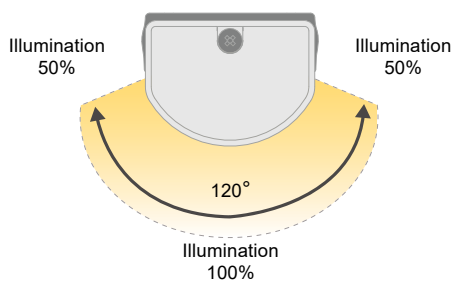

MPL Series

Bar Type LED Panel Lamp

- Wide angle high illumination light
- Easy installation with screw or magnet
- Slide rail bracket for easy adjustment
- Excellent vibration & impact resistance

Ordering Information

MPL N - C 20 - 2L - M
 ① ② ③ ④ ⑤

① Light Color	N	Natural White
	Y	Warm white
② Type	C	External power cable type (*IP65)
	T	Terminal block type
	Z	Terminal block + Built-in ON/OFF switch type
③ Power Supply	01	12VDC
	02	24VDC
	10	110VAC
	20	220VAC
④ Product Length	2L	200mm
	3L	300mm
	4L	400mm
	5L	500mm
⑤ Fixing bracket	No mark	Screw fixing type
	M	Magnet fixed type

Screw fixing type

Magnet fixed type

Number of brackets required*
 product length 200/300mm (2L, 3L) - 2ea
 product length 400/500mm (4L, 5L) - 3ea

Illumination range drawing

Specifications

Application	Working light, Enclosure box, Semiconductor machinery
Type	Bar type lamp
Power supply	12/24VDC±5V , 110/220VAC±10V (AC50/60Hz)
Light color	N type-Natural white (app.6200K) Y type-Warm white (app.3850K)
Connection	60227 KS IEC 53, 2CX0.7-Exposure length: 400mm
Material	Housing-PC resin (milky white), Cover-ABS resin(ivory), Bracket - PC resin (transparent)
Ambient temperature	-20 ~ 50°C
Storage ambient temperature	-20 ~ 70°C
Ambient humidity	45~85% RH
Withstand voltage	AC: 1500VAC 60Hz for 1 minute DC: 500VAC 60Hz for 1 minute
Insulation resistance	100MΩ or more (500VDC Mega between all terminals and case)
Vibration	10~55Hz (cycle 1 minute) Amplitude 0.75mm X, Y, Z 1hour