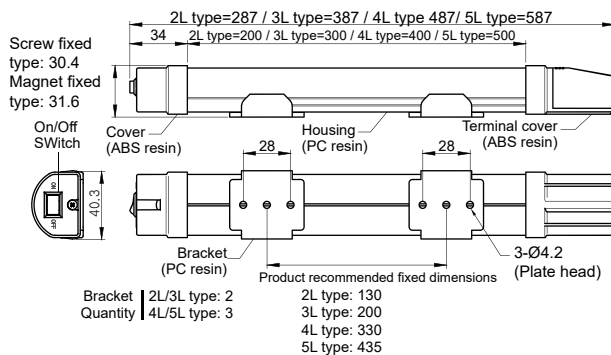

Screw fixing type

Magnet fixed type

Number of brackets required*
 product length 200/300mm (2L, 3L) - 2ea
 product length 400/500mm (4L, 5L) - 3ea

Illumination range drawing

Specifications

Application	Working light, Enclosure box, Semiconductor machinery
Type	Bar type lamp
Power supply	12/24VDC±5V , 110/220VAC±10V (AC50/60Hz)
Light color	N type-Natural white (app.6200K) Y type-Warm white (app.3850K)
Connection	60227 KS IEC 53, 2CX0.7-Exposure length: 400mm
Material	Housing-PC resin (milky white), Cover-ABS resin(ivory), Bracket - PC resin (transparent)
Ambient temperature	-20 ~ 50°C
Storage ambient temperature	-20 ~ 70°C
Ambient humidity	45~85% RH
Withstand voltage	AC: 1500VAC 60Hz for 1 minute DC: 500VAC 60Hz for 1 minute
Insulation resistance	100MΩ or more (500VDC Mega between all terminals and case)
Vibration	10~55Hz (cycle 1 minute) Amplitude 0.75mm X, Y, Z 1hour

Dimensions unit: mm

MPL ①-C type

MPL ①-T type

MPL ①-Z type

Wiring Diagram

MPL ①-C model

Power cable type

* AC, DC power : Please connect the power line regardless of color.
 (No polarity for DC power)

MPL ①-T, MPL ①-Z model

Terminal block type

Recommended screw torque : 0.5 N.m

* AC/DC power : Please connect the power line regardless of color.
 (No polarity for DC power)

Installation Guide

Screw fixing type