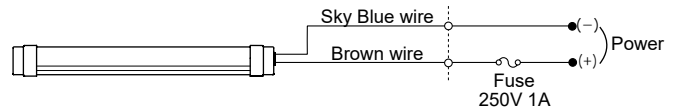

Dimensions unit: mm

MPL ①-C type

MPL ①-T type

MPL ①-Z type

Wiring Diagram

MPL ①-C model

Power cable type

* AC, DC power : Please connect the power line regardless of color.
 (No polarity for DC power)

MPL ①-T, MPL ①-Z model

Terminal block type

Recommended screw torque : 0.5 N.m

* AC/DC power : Please connect the power line regardless of color.
 (No polarity for DC power)

Installation Guide

Screw fixing type