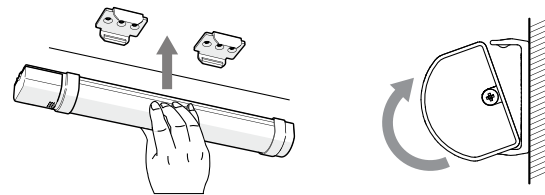

Dimensions unit: mm

MPL ①-C type

MPL ①-T type

MPL ①-Z type

Wiring Diagram

MPL ①-C model

Power cable type

* AC, DC power : Please connect the power line regardless of color.
 (No polarity for DC power)

MPL ①-T, MPL ①-Z model

Terminal block type

Recommended screw torque : 0.5 N.m

* AC/DC power : Please connect the power line regardless of color.
 (No polarity for DC power)

Installation Guide

Screw fixing type

After fixing the brackets with the screws, the lamp can be easily attached just by snapping in. The position of the lamp can be adjusted along the slide rail of the bracket.

Back side magnet fixing type