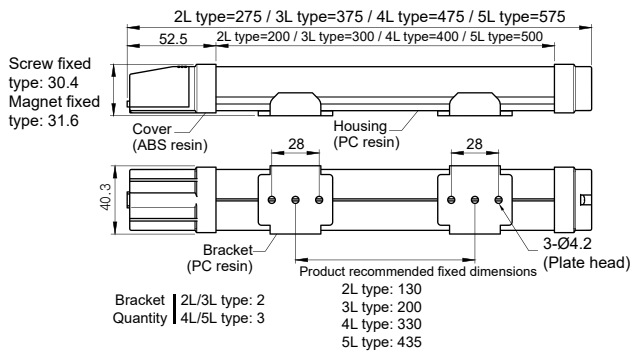

MPL ①-T type