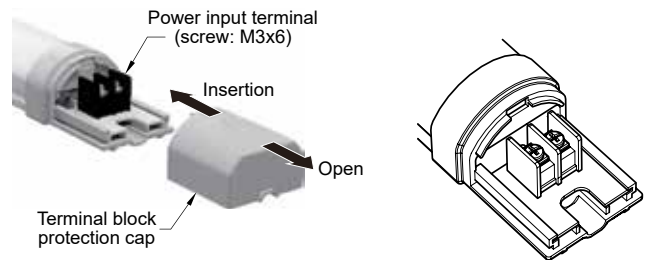

Screw fixing type

Magnet fixed type

Number of brackets required*
 product length 200/300mm (2L, 3L) - 2ea
 product length 400/500mm (4L, 5L) - 3ea

Illumination range drawing

Specifications

Application	Working light, Enclosure box, Semiconductor machinery
Type	Bar type lamp
Power supply	12/24VDC±5V , 110/220VAC±10V (AC50/60Hz)
Light color	N type-Natural white (app.6200K) Y type-Warm white (app.3850K)
Connection	60227 KS IEC 53, 2CX0.7-Exposure length: 400mm
Material	Housing-PC resin (milky white), Cover-ABS resin(ivory), Bracket - PC resin (transparent)
Ambient temperature	-20 ~ 50°C
Storage ambient temperature	-20 ~ 70°C
Ambient humidity	45~85% RH
Withstand voltage	AC: 1500VAC 60Hz for 1 minute DC: 500VAC 60Hz for 1 minute
Insulation resistance	100MΩ or more (500VDC Mega between all terminals and case)
Vibration	10~55Hz (cycle 1 minute) Amplitude 0.75mm X, Y, Z 1hour

Dimensions unit: mm

MPL ①-C type

MPL ①-T type

MPL ①-Z type

Wiring Diagram

MPL ①-C model

Power cable type

* AC, DC power : Please connect the power line regardless of color.
 (No polarity for DC power)

MPL ①-T, MPL ①-Z model

Terminal block type

Recommended screw torque : 0.5 N.m

* AC/DC power : Please connect the power line regardless of color.
 (No polarity for DC power)

Installation Guide

Screw fixing type

After fixing the brackets with the screws, the lamp can be easily attached just by snapping in. The position of the lamp can be adjusted along the slide rail of the bracket.

Back side magnet fixing type