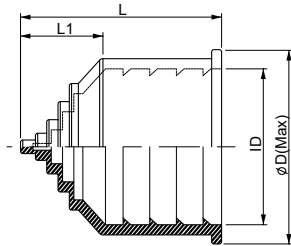

## Specifications

Material	High Quality Polyamide 6	Degrees of Protection	IP 68 (EN 60529)
The max. Instantaneous Temperature	-40 °C to +105°C	Short Term	up to +150° C
Self-Extinguishing	UL94-HB / Free of Halogen Phosphorous and cadmium	Color	Black & Gray
Application	CPS distributors guarantee elegant layout and save on cost instead of using distribution boxes. Nominal width from 28, reduceable to 10.		

(Unit : mm)

Ordering No.		A	B	C	ØA	A1	ØB	B1	ØC	C1	ØG	F	H1	H	L
Black	Gray														
TTC-101010B	TTC-101010G	10	10	10	23	26.6	23	24	23	24	5	24	41.6	81	114
TTC-121010B	TTC-121010G	12	10	10	25	26.5	23	24	23	24	5	24	41.5	81	114
TTC-121210B	TTC-121210G	12	12	10	25	26.5	25	24.4	23	24	5	24	41.5	83	118
TTC-121212B	TTC-121212G	12	12	12	25	26.5	25	24.4	25	24.4	5	24	41.5	83	120
TTC-161010B	TTC-161010G	16	10	10	30	28.5	23	24	23	24	5	24	43.5	82	114
TTC-161210B	TTC-161210G	16	12	10	30	28.5	25	24.4	23	24	5	24	43.5	85	118
TTC-161212B	TTC-161212G	16	12	12	30	28.5	25	24.4	25	24.4	5	24	43.5	85	120
TTC-161616B	TTC-161616G	16	16	16	30	28.5	30	26	30	26	5	24	43.5	90	124
TTC-222222B	TTC-222222G	22	22	22	41	33.3	41	33.5	41	33.5	5.6	39	48.2	110	156
TTC-282222B	TTC-282222G	28	22	22	47	39	41	33.5	41	33.5	5.6	39	53.9	116	156
TTC-282822B	TTC-282822G	28	28	22	47	39	47	39.5	41	33.5	5.6	39	53.9	120	165
TTC-282828B	TTC-282828G	28	28	28	47	39	47	39.5	47	39.5	5.6	39	53.9	120	174

## Specifications

Material	N.B.R (Nitrile-Gutadiene Rubber)	Degrees of Protection	IP 66 (EN 60529)
Properties	Tube terminal, assembled by just putting on	Color	Black & Gray
For tube type	Corrugated tubes, type of CPSFLEX		